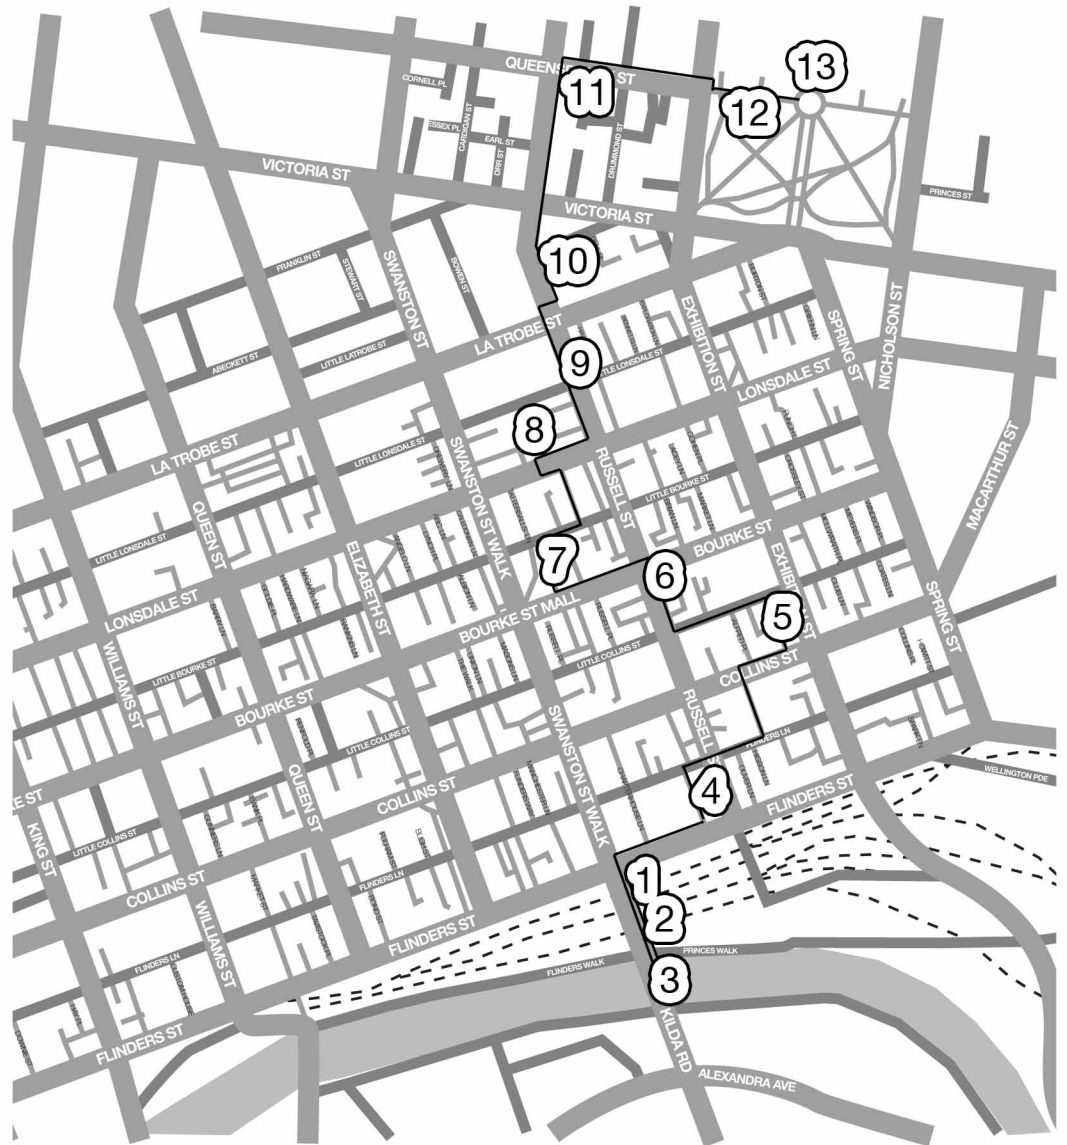

## Dirt, Death & Disease

Stop 1 - Federation Square  
The city morgue

Stop 2 - Yarra's Edge  
The Boot Trunk Tragedy

Stop 3 - Princess Bridge  
The Noxious Trades

Stop 4 - Hosier Lane  
Graffiti

Stop 5 - Behind 80 Collins St  
The Gun Alley Murder

Stop 6 - Cnr Burke & Russell Street  
The Underground Toilets

Stop 7 - China Town Laneways  
The Diseases of Malignant Air

Stop 8 - Queen Victoria Womens' Centre

Stage 9 - Russell Street  
The Sewers' Flow

Stop 10 - Russell Street  
The Russell Street Bombings

Stage 11 - Lygon & Queensbury Sts  
Carlton Ganglands

Stop 12 - Exhibition Gardens  
Revenge of The Night Man

Stop 13 - Exhibition Buildings  
Spanish Flu